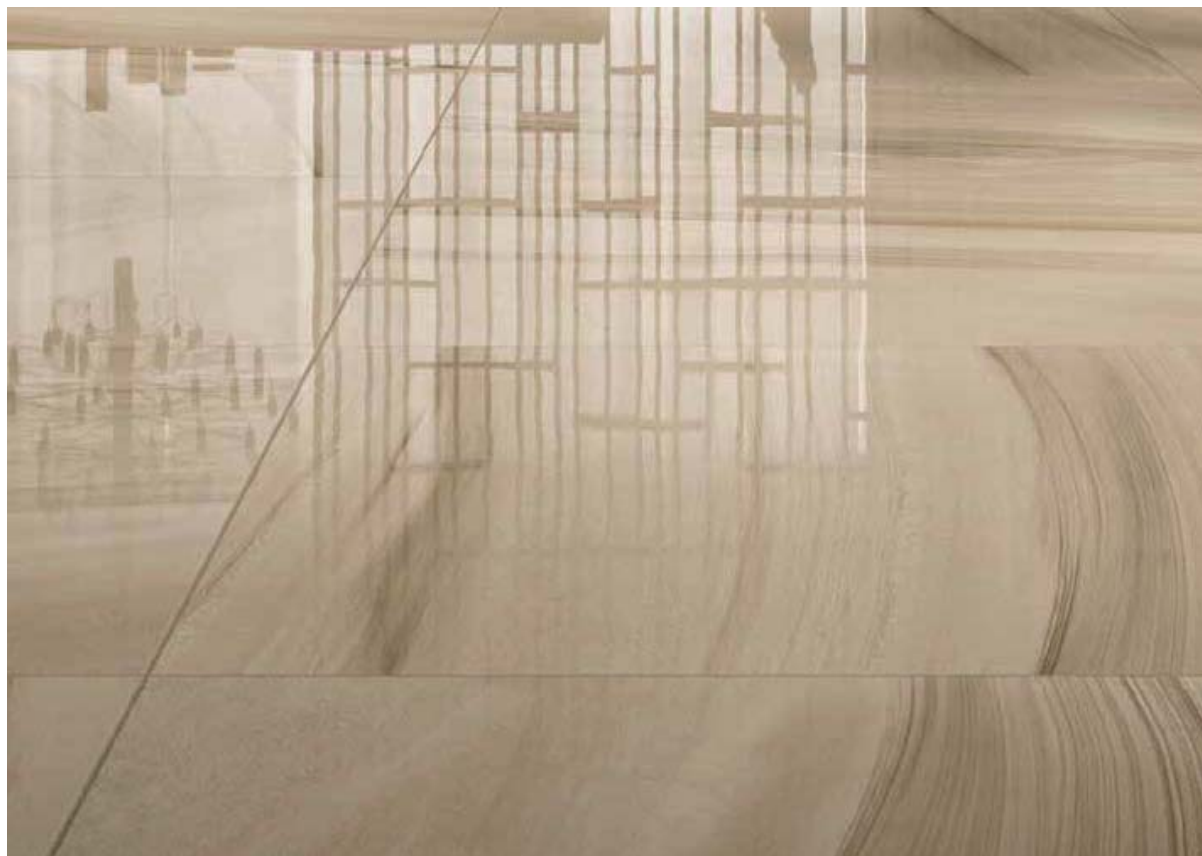

Люкс
Lux
Lux